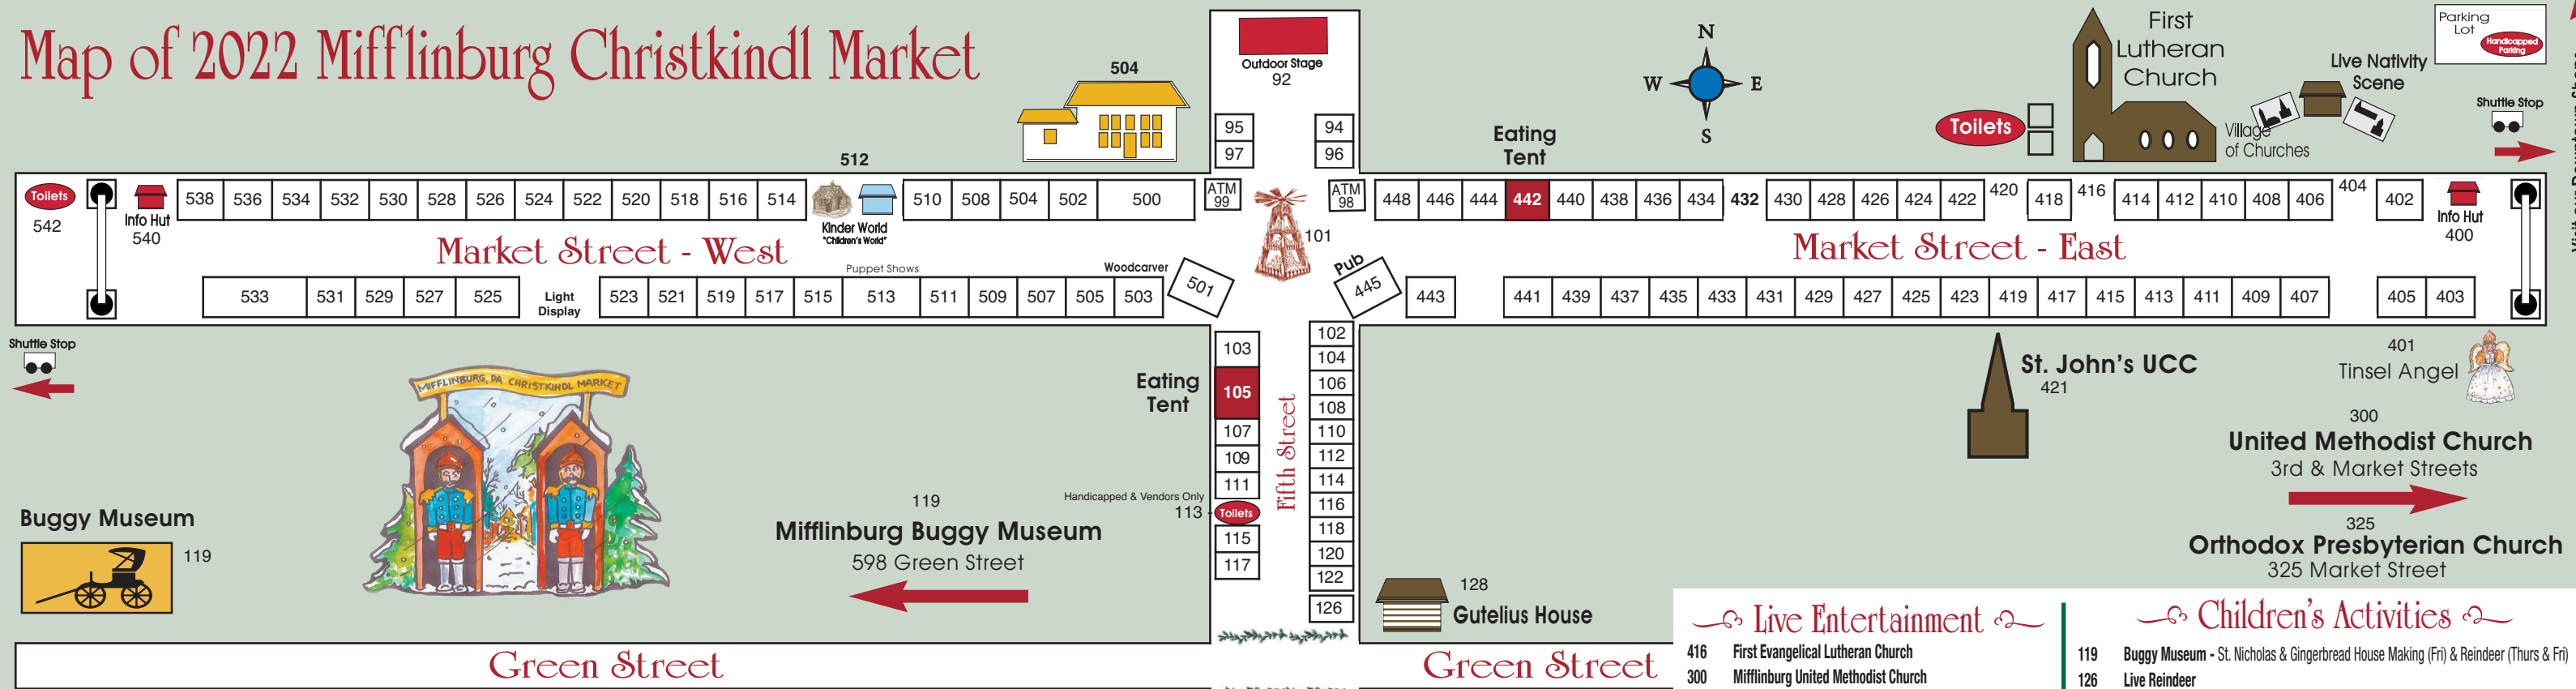

Map of 2022 Mifflinburg Christkindl Market

Craft Vendors

- 408 **Aucker's Apiary**- Honey, Bees Wax Candles, Ornaments, Stick Candy, Soap, Jelly, Brooms, Herbs & Spices
- 413 **Back to Classic Designs**- Cameo & Victorian Jewelry
- 411 **Bower Glassworks**- Glass Pendants, Wine Toppers, Ornaments, Beads
- 423 **Brenda's Crafts**- Scherenschnitte Paper-Cut Designs
- 108 **C & K Unique Creations**- Porcelain Head Old World Santas, Glass Globes, Santas, Gnomes, Stockings, Grapevine Wreaths
- 117 **Caz Russell Wood Carvings**- Decoys, Shorebirds, Water Birds, Geese, Fish
- 434 **Chester P. Basil's Handcrafted Wooden Spoons**- Cherry Wood Spoons, Spreaders, Ladles, Spatulas, Etc., Cutting & Serving Boards
- 501 **Christkindl Corner German Imports**- Pewter Ornaments, Pyramids, Nutcrackers, Smokers, Candle Arches
- 430 **Cinnamon Treasures**- Cinnamon Scented Beeswax that has been poured and carved. Many forms are from Traditional German Chocolate Molds.
- 440 **Classy Glass**- Jewelry & Glass Items
- 406 **Dreams of Holidays Past**- Wool Wrapped Trees, Wooden Tree Stands, Belsnickles, Postcard Vignettes, Gourd and Needle Felted Ornaments
- 407 **Dyak European Crafts**- Wooden Boxes and Carvings, Chess Sets, Amber Jewelry, Ornaments, Hats, & Gloves
- 433 **Frakturs by Donna Selfridge Spangler**- Frakturs, Family Trees, Announcements, Cards, Bookmarkers & Verses
- 104 **Hats by Peach**- Hand-crocheted Hats & Scarves
- 427 **Helpless Moon Fused Glass**- Fused Glass Bowls, Plates, Platters & Ornaments
- 106 **Holly's Handbags Plus**- "American Girl" Doll Clothes, Quilted Handbags, Children's Purses, Totes, Casserole Totes
- 110 **Hosterman Creative**- Photography, Wall Art & Decor, Greeting Cards, Stationery
- 505 **Hotplates by Mac**- Hotplate Trivets, Filled with Botanicals, Grains, Pastas, Shells, Trays, Table Runners, Holders, Coasters, iPad and iPhone Holders
- 438 **Huberhaus Pottery**- Redware Pottery, Traditional Slipware & Sgraffito as well as Modern Interpretation of Bowls, Plates, Platters, Birds, Piggy Banks, Signs, Etc.
- 511 **Illuminate Your Journey**- Illuminating Folding Star Lanterns
- 502 **James F. Byrnes Glassworks**- Flame-worked Blown Glass Ornaments
- 122 **JC Clayworkx**- Handcrafted Pottery, Steins, Ornaments, and Wire Tree Sculptures.
- 428 **Jesse's Corner Clay**- Polymer Clay Hand Sculpted Birds, Ornaments, Snowmen, Tiles
- 115 **Kathy's Braided Rugs**- Braided Yarn Rugs, Runners, Chair Pads, Trivet, Coaster, & Dogbone Rugs

Food Vendors